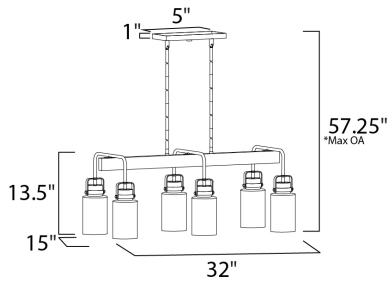

*max overall height

MEASUREMENTS

DIMENSION	: 32" L x 15" W x 13.5" H
MAX OAH	: 57.25" OAH
CANOPY	: 5" W x 1" H
HANGING WEIGHT	: 14.33 lb

LAMPING

INPUT VOLTAGE	: 120V
BULB	: 6 x 60W Incandescent E26 Medium , 360W Total
BULB INCLUDED	: (Not Included)
DIMMABLE	: Yes